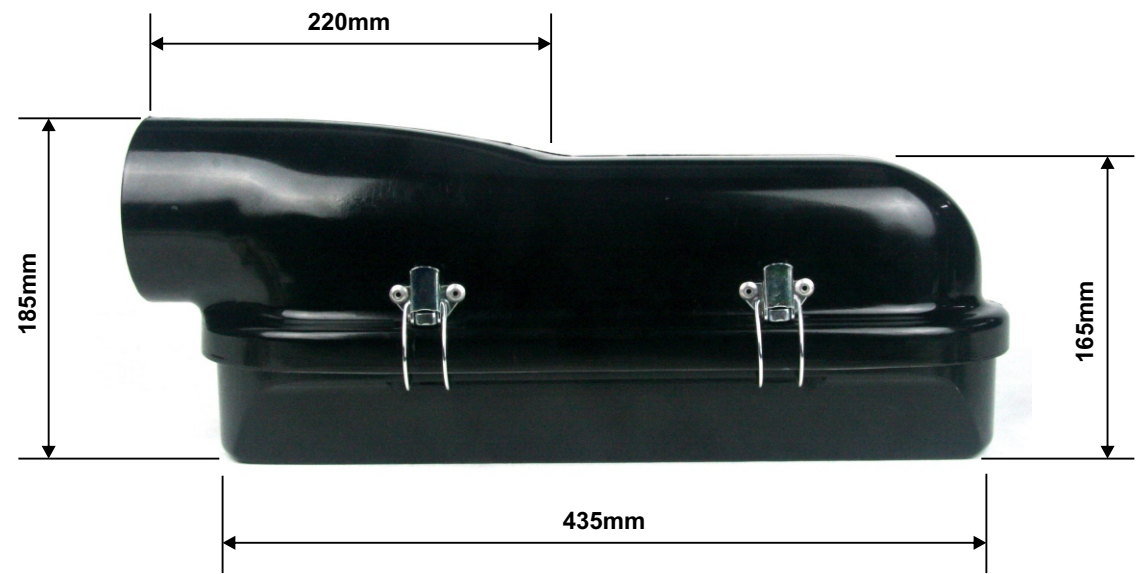

EFI Hardware
4 Cylinder EFI Air Box
P/N 835-032

Drawing Revision 1 - 15/9/2016

www.youtube.com/efihardware

www.facebook.com/efihardware

www.efihardware.com

info@efihardware.com

(03) 9873 5400
+613 9873 5400

(03) 9873 5955
+613 9873 5955

NOTES:

This Air Box is specifically designed for 4 Cylinder Multi Throttled Engines running Electronic Fuel Injection.

The base has a taller V section to allow clearance for your fuel rail in injectors.