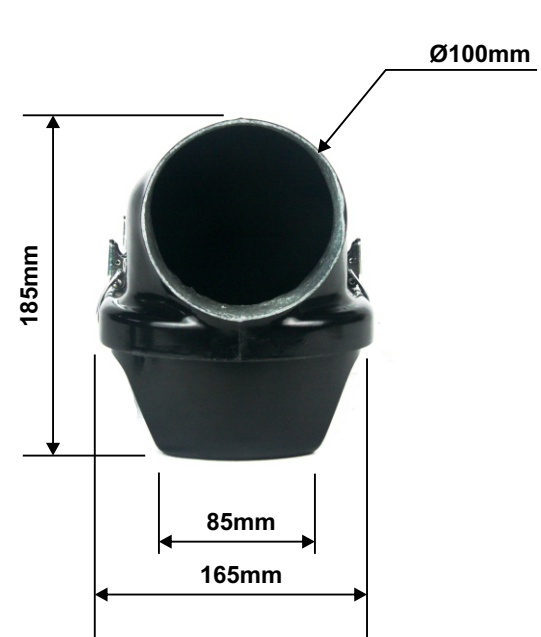

EFI Hardware
4 Cylinder EFI Air Box
P/N 835-032

Drawing Revision 1 - 15/9/2016

www.youtube.com/efihardware

www.facebook.com/efihardware

www.efihardware.com

info@efihardware.com

(03) 9873 5400
+613 9873 5400

(03) 9873 5955
+613 9873 5955

NOTES:

This Air Box is specifically designed for 4 Cylinder Multi Throttled Engines running Electronic Fuel Injection.

The base has a taller V section to allow clearance for your fuel rail in injectors.