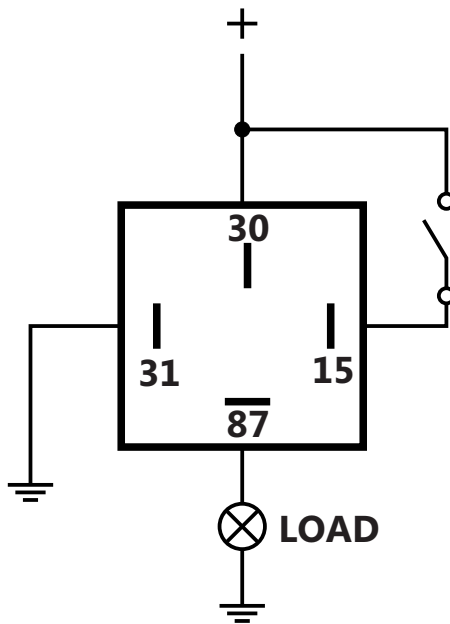

10A Solid State Relay Wiring Diagram

Part Number: H-REL-PE14-10P

Connector Part Number: N/A

Drawing Revision 1 - 12/9/2017

www.youtube.com/efihardware

www.facebook.com/efihardware

www.efihardware.com

info@efihardware.com

(03) 9873 5400

+613 9873 5400

(03) 9873 5955

+613 9873 5955

POSITIVELY TRIGGERED