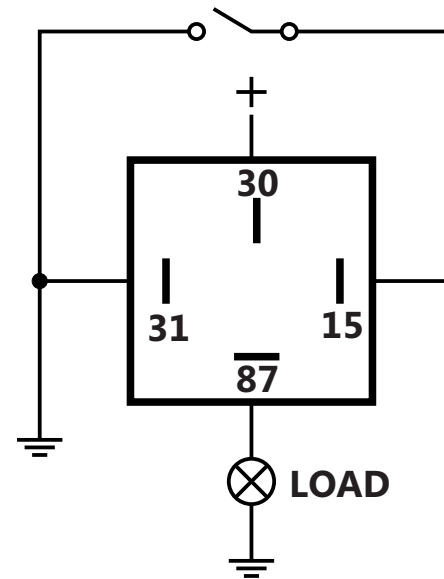

NEGATIVELY TRIGGERED