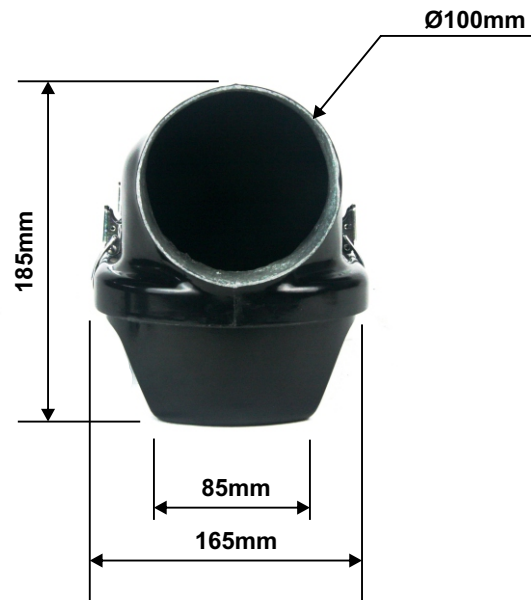

**EFI Hardware Twin Inlet
4 Cylinder EFI Air Box
P/N 835-032-TWIN**

Drawing Revision 1 - 9/11/2017

www.youtube.com/efihardware

www.facebook.com/efihardware

www.efihardware.com

info@efihardware.com

(03) 9873 5400
+613 9873 5400

(03) 9873 5955
+613 9873 5955

NOTES:

This Air Box is specifically designed for 4 Cylinder Multi Throttled Engines running Electronic Fuel Injection.

The base has a taller V section to allow clearance for your fuel rail in injectors.