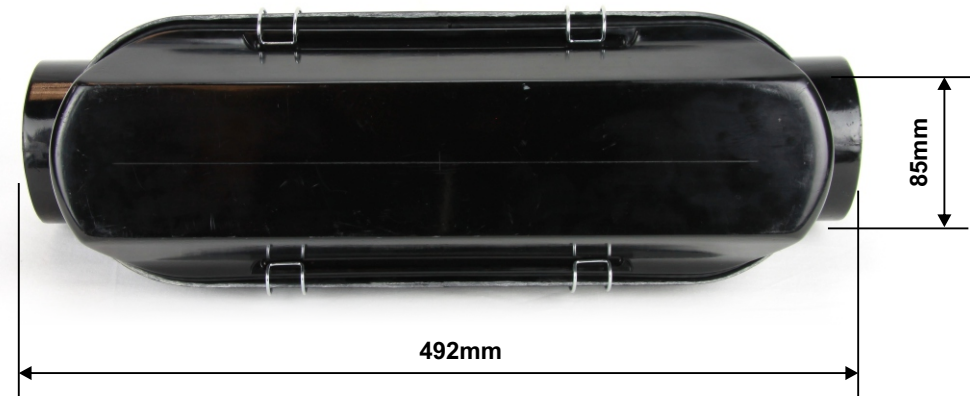

**EFI Hardware Twin Inlet
4 Cylinder EFI Air Box
P/N 835-032-TWIN**

Drawing Revision 1 - 9/11/2017

www.youtube.com/efihardware

www.facebook.com/efihardware

www.efihardware.com

info@efihardware.com

(03) 9873 5400
+613 9873 5400

(03) 9873 5955
+613 9873 5955

NOTES:

This Air Box is specifically designed for 4 Cylinder Multi Throttled Engines running Electronic Fuel Injection.

The base has a taller V section to allow clearance for your fuel rail in injectors.