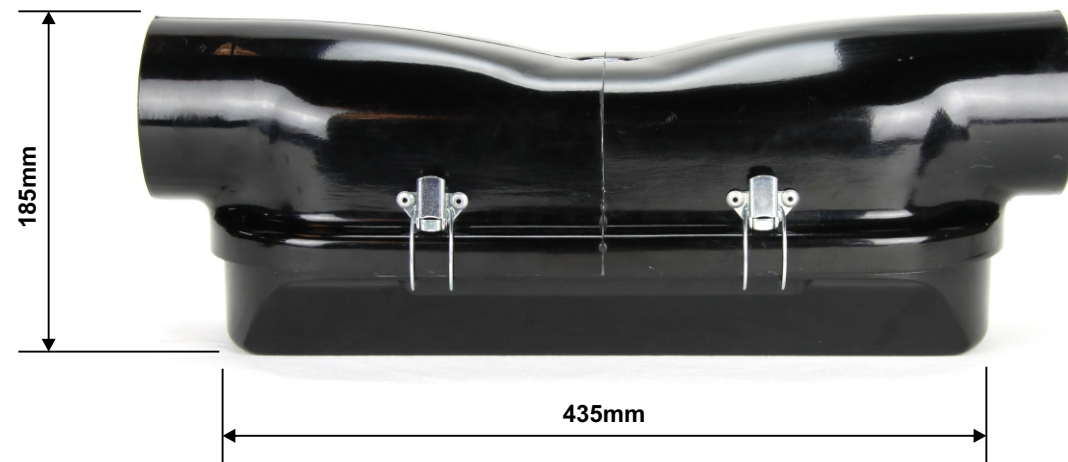

**EFI Hardware Twin Inlet
4 Cylinder EFI Air Box
P/N 835-032-TWIN**

Drawing Revision 1 - 9/11/2017

www.youtube.com/efihardware

www.facebook.com/efihardware

www.efihardware.com

info@efihardware.com

(03) 9873 5400
+613 9873 5400

(03) 9873 5955
+613 9873 5955

NOTES:

This Air Box is specifically designed for 4 Cylinder Multi Throttled Engines running Electronic Fuel Injection.

The base has a taller V section to allow clearance for your fuel rail in injectors.