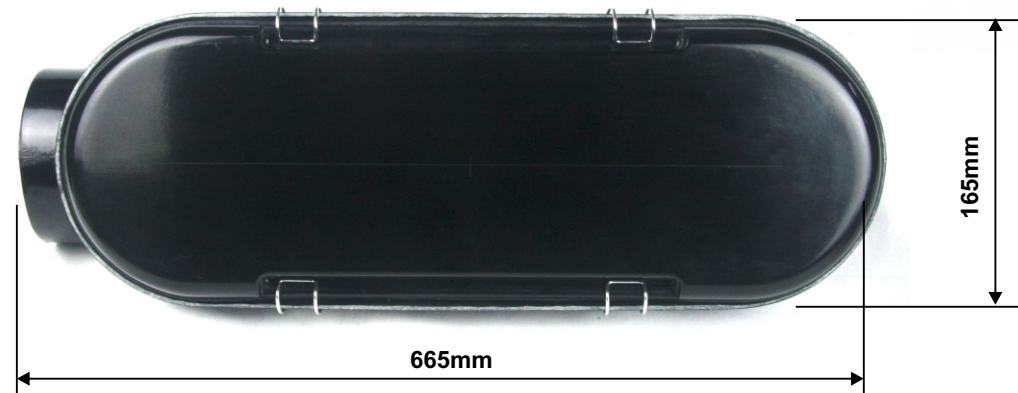

EFI Hardware
6 Cylinder Carburetor Air Box
P/N 835-037

Drawing Revision 2 - 11/2/2020

www.youtube.com/efihardware

www.facebook.com/efihardware

www.efihardware.com

info@efihardware.com

(03) 9873 5400
+613 9873 5400

(03) 9873 5955
+613 9873 5955

NOTES:

This Air Box is specifically designed for 6 Cylinder Multi Carburetted Engines.

The base is as short as possible to allow clearance for your other engine bay components such as brake booster and strut towers.