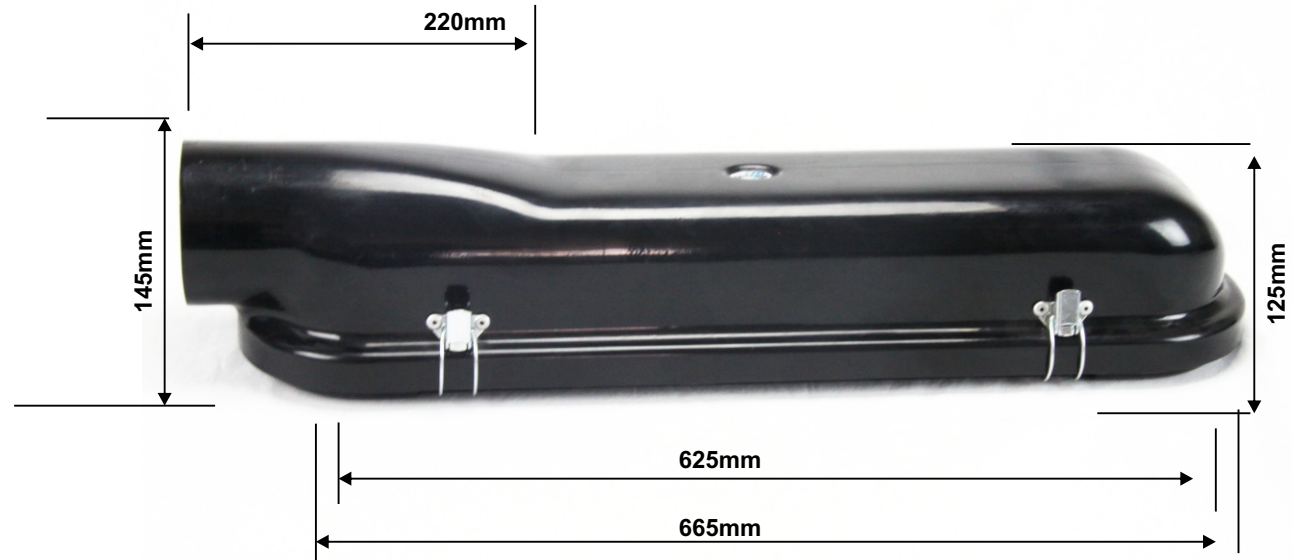

EFI Hardware
6 Cylinder Carburetor Air Box
P/N 835-037

Drawing Revision 2 - 11/2/2020

www.youtube.com/efihardware

www.facebook.com/efihardware

www.efihardware.com

info@efihardware.com

(03) 9873 5400
+613 9873 5400

(03) 9873 5955
+613 9873 5955

NOTES:

This Air Box is specifically designed for 6 Cylinder Multi Carburetted Engines.

The base is as short as possible to allow clearance for your other engine bay components such as brake booster and strut towers.