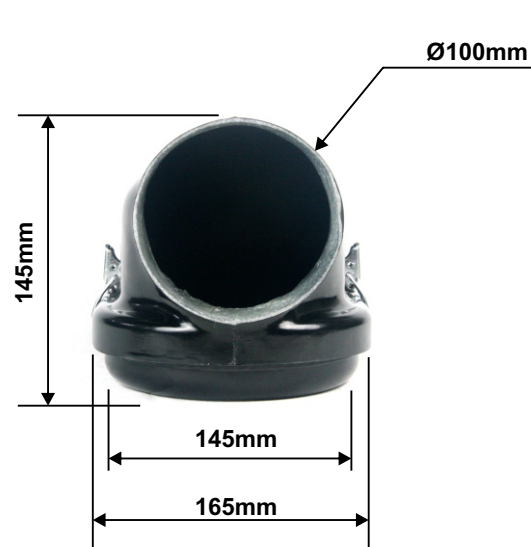

EFI Hardware
6 Cylinder Carburetor Air Box
P/N 835-037

Drawing Revision 2 - 11/2/2020

www.youtube.com/efihardware

www.facebook.com/efihardware

www.efihardware.com

info@efihardware.com

(03) 9873 5400
+613 9873 5400

(03) 9873 5955
+613 9873 5955

NOTES:

This Air Box is specifically designed for 6 Cylinder Multi Carburetted Engines.

The base is as short as possible to allow clearance for your other engine bay components such as brake booster and strut towers.