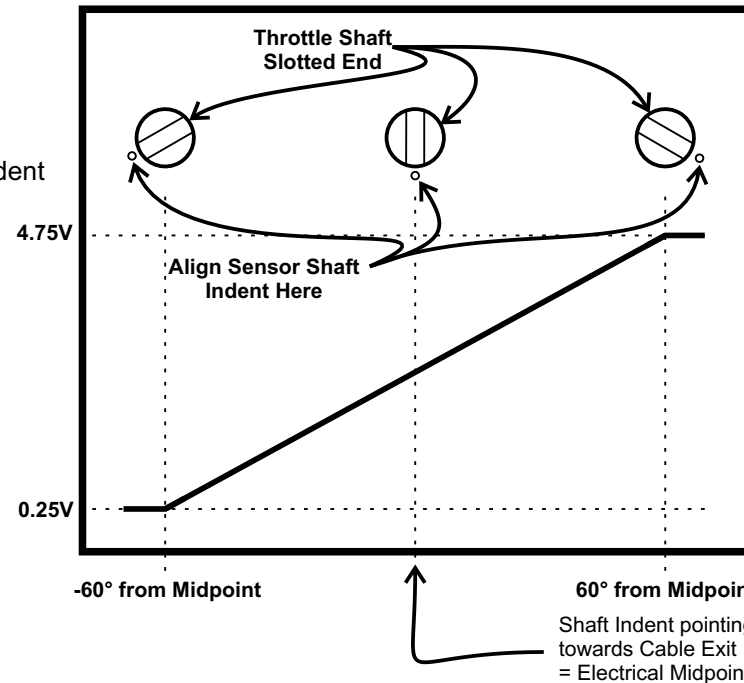

U Drive Shaft Detail

WIRING

Sensor Angle Vs Voltage

SPECIFICATIONS

Mounting PCD: 38mm
Mechanical Rotation: 360°
Electrical Rotation: 120°
Cable Length: 500mm
Cable Type: Raychem Spec 55
IP Rating: IP68